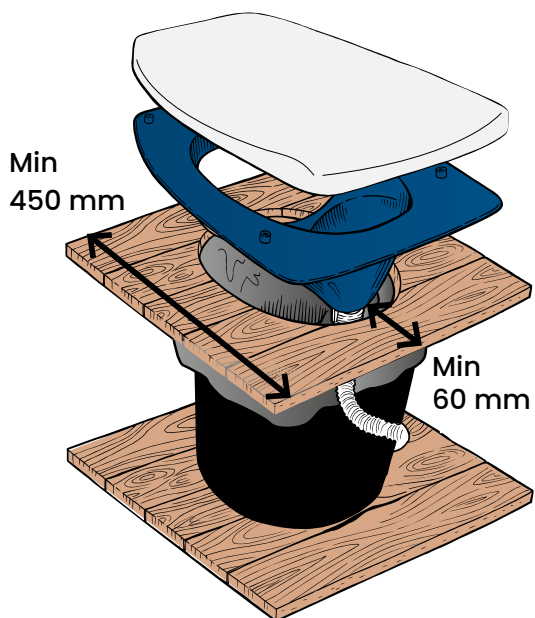

# Measurements – Separett Privy 501

*Real size measurements available on the package of the product*

**Separett®**  
Waterless toilets