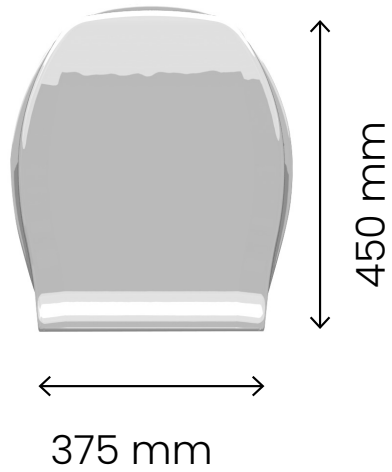

# Measurements – Separett Privy 501

*Real size measurements available on the package of the product*

**Separett®**  
Waterless toilets