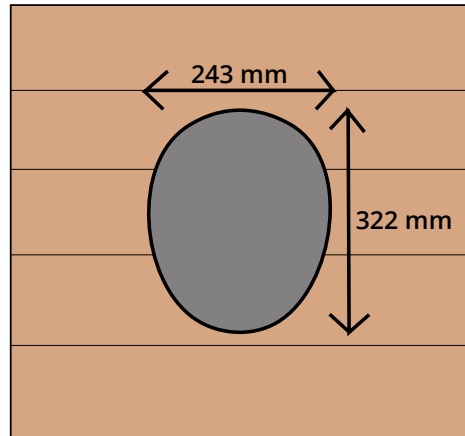

# Measurements – Separett Privy 501

*Real size measurements available on the package of the product*

**Separett®**  
Waterless toilets