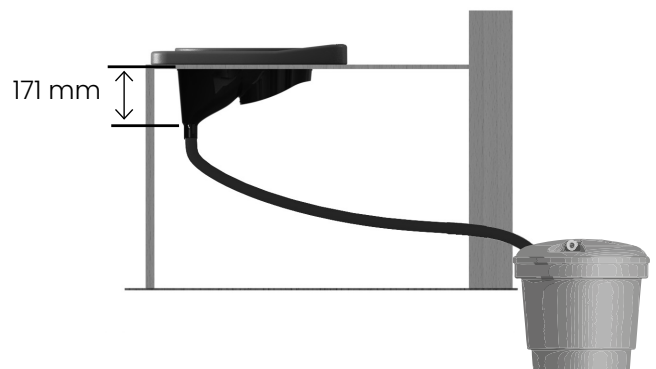

# Measurements – Separett Privy 501

*Real size measurements available on the package of the product*

**Separett®**  
Waterless toilets