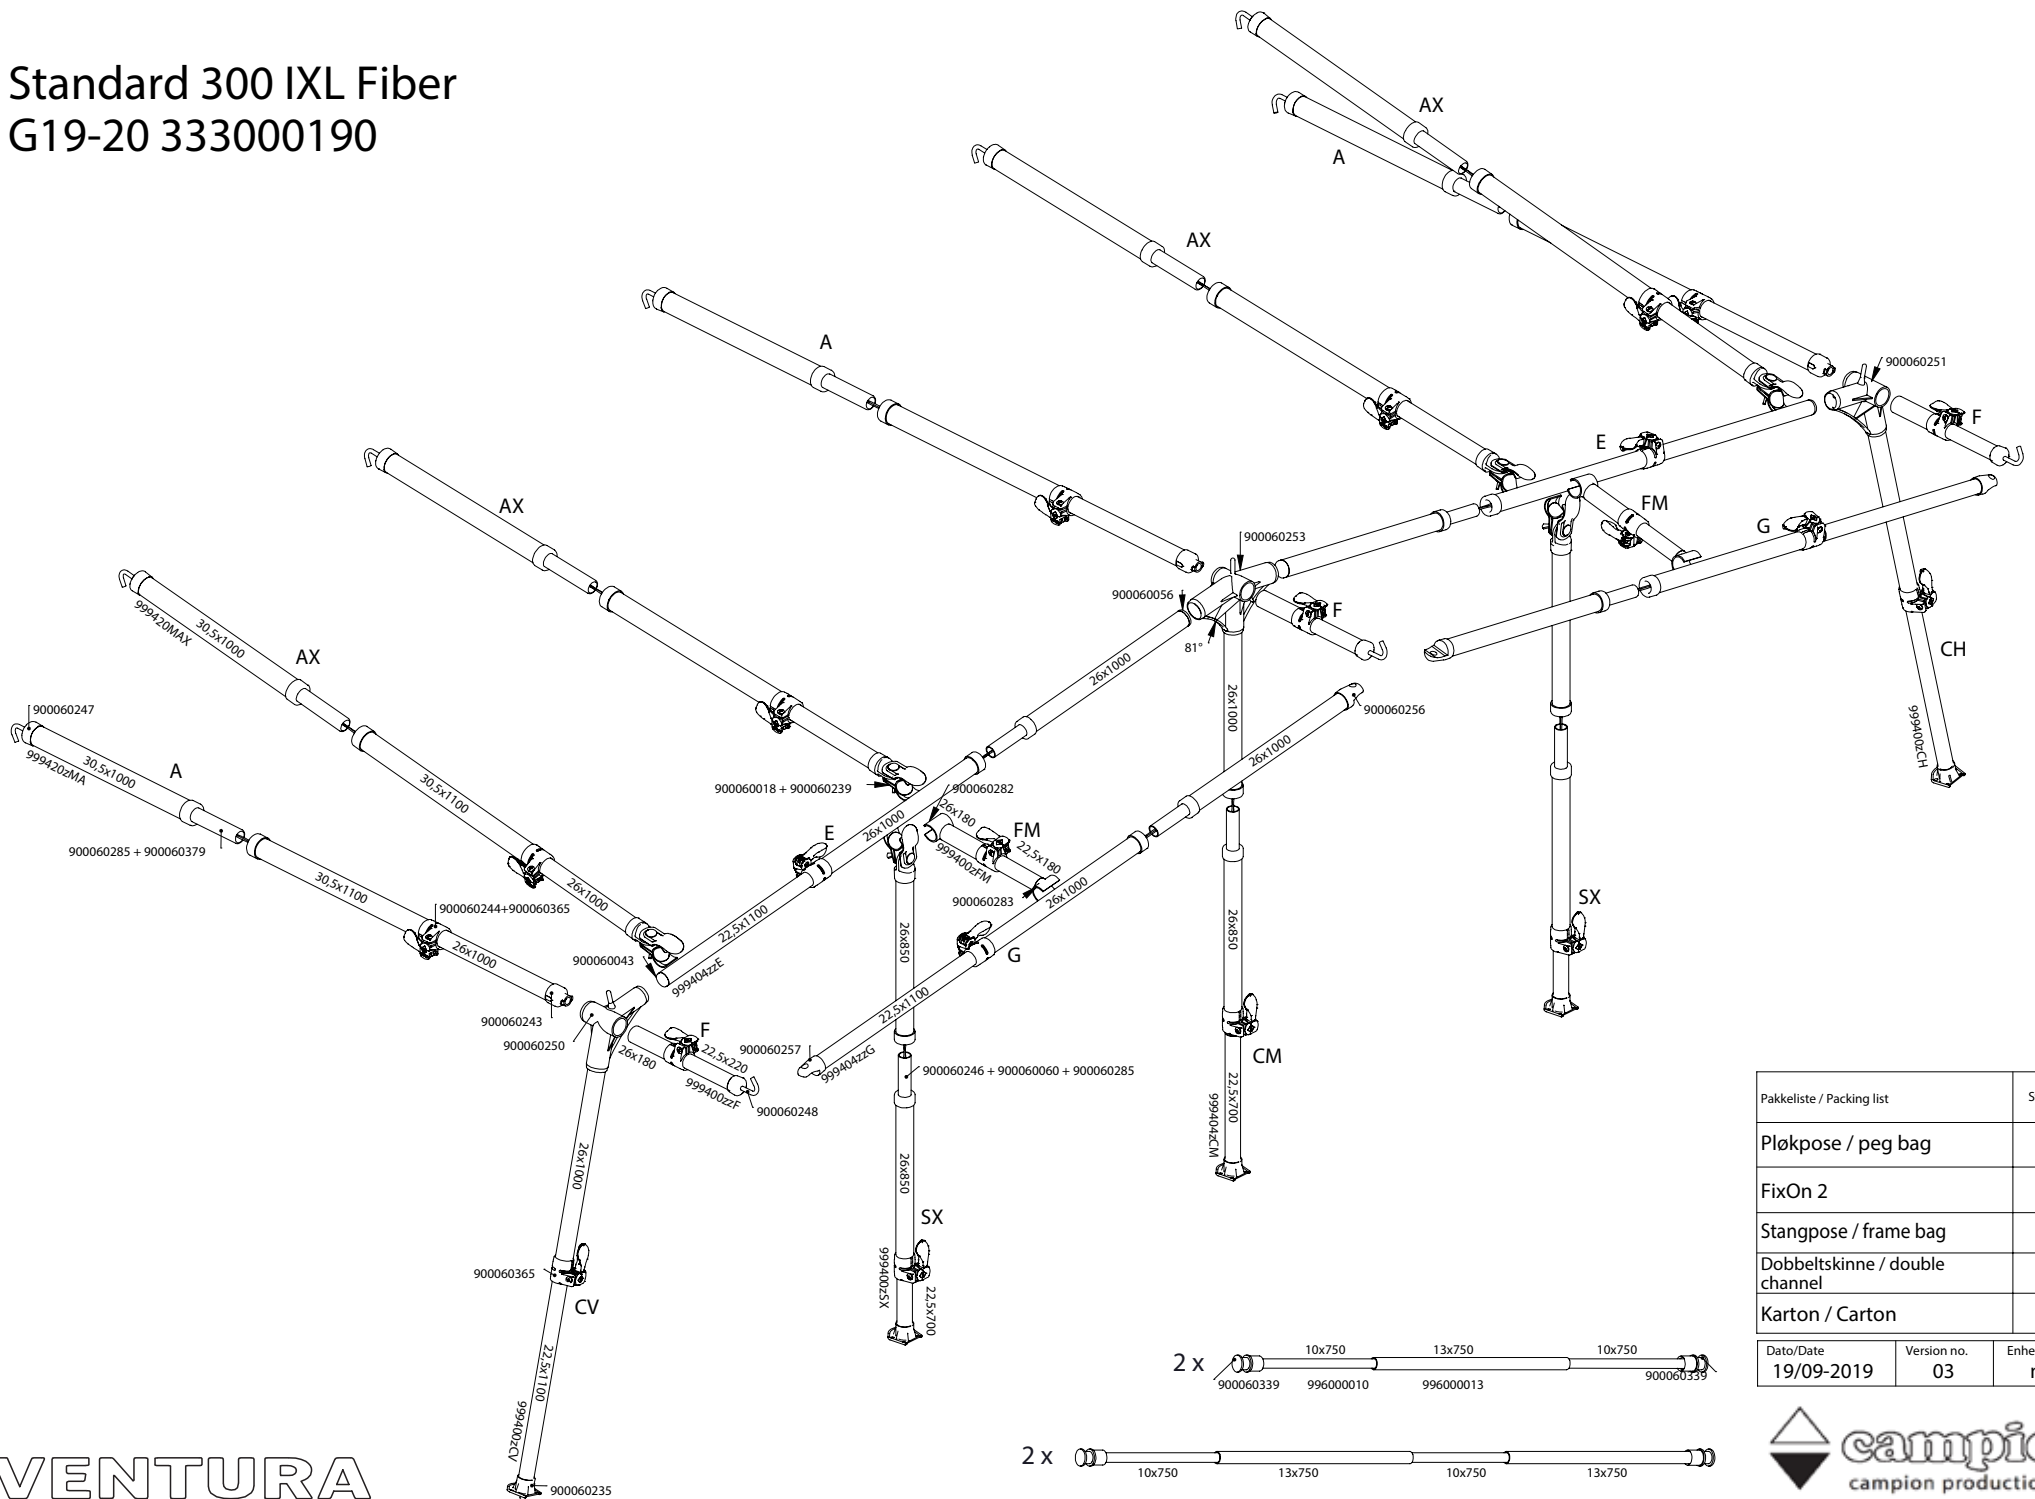

Standard 300 IXL Fiber G19-20 333000190

Pakkeliste / Packing list	Stk. / Qty.	
Pløkkepose / peg bag	3	
FixOn 2	7	
Stangpose / frame bag	1	
Dobbeltskinne / double channel	2	
Karton / Carton	Stor	
Dato/Date	Version no.	Enheder/Units
19/09-2019	03	mm