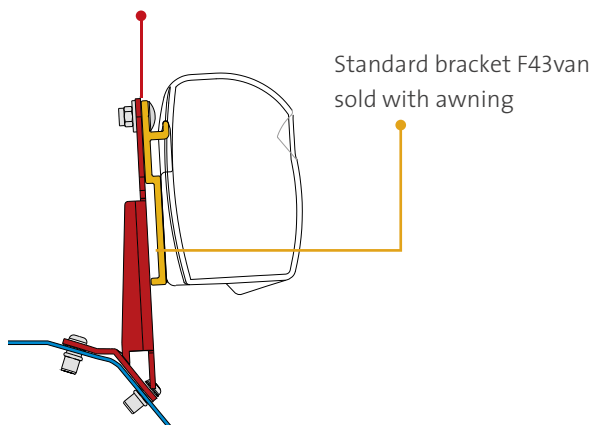

BRACKET INSTALLATION

The F43van awning comes standard with the corresponding brackets (in yellow).
The optional vehicle-specific brackets (in red) match the bracket in the awning.

Dedicated bracket Kit Ford Custom Lift Roof