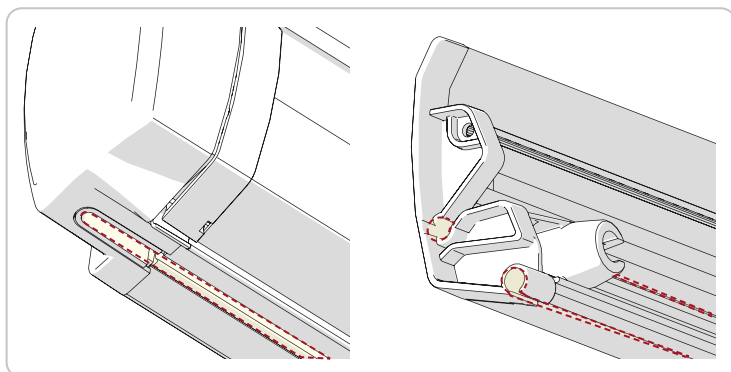

- Standard bracket included, can be combined with vehicle-specific brackets
- Opening via winch with magnetic catch which is concealed in the cover, conveniently positioned due to the awning's mounting height on the van
- Awning opening with negative inclination to use the space at full height (max. 2.20m)
- LED provision in the case box, recessed front closure
- The compact shape of the awning once installed reduces the maximum height from the ground, granting access to parking spaces
- 3 guides: 2 concealed in the front and one in the case box
- Telescopic leg equipped with a reinforced joint and Secure Lock to adjust the height of the lead bar
- Optional, vehicle-specific bracket kits

ADVANTAGES

- Winch with magnetic catch
- Specially designed for campervan
- Compact shape
- Opening with negative inclination

MAGNETIC CATCH

Description	Awning length A	Canopy length B	Extension C	Shade surface	Weight	Item No.	EAN Code
F43van 270 Deep Black	270cm	257cm	225cm	6,9m ²	19,0kg	08833A01R	8004815452568
F43van 300 Deep Black	310cm	287cm	250cm	8,9m ²	21,5kg	08833B01R	8004815452575

GUIDE

LED PREDISPOSITION

-  WINCH MAGNETIC CATCH
-  PERFECT CLOSING
-  ONE WAY ROLL
-  TRIPLE GUIDE
-  SECURE LOCK