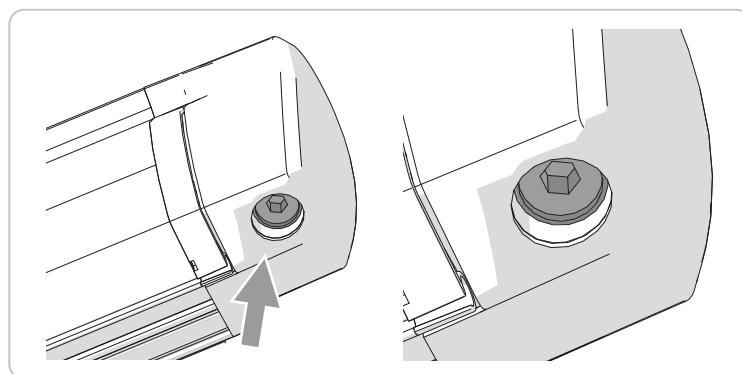

F43van

GENERAL INFORMATION

- Length: 270-310cm
- Extension: 225-250cm
- Canopy length: 257-287cm

CASE FINISHES:

- Deep Black

CANOPY FINISHES:

- Royal Grey

TECHNICAL FEATURES

- Standard bracket included, can be combined with vehicle-specific brackets
- Opening via winch with magnetic catch which is concealed in the cover, conveniently positioned due to the awning's mounting height on the van
- Awning opening with negative inclination to use the space at full height (max. 2.20m)
- LED provision in the case box, recessed front closure
- The compact shape of the awning once installed reduces the maximum height from the ground, granting access to parking spaces
- 3 guides: 2 concealed in the front and one in the case box
- Telescopic leg equipped with a reinforced joint and Secure Lock to adjust the height of the lead bar
- Optional, vehicle-specific bracket kits

ADVANTAGES

- Winch with magnetic catch
- Specially designed for campervan
- Compact shape
- Opening with negative inclination

MAGNETIC CATCH

Description	Awning length A	Canopy length B	Extension C	Shade surface	Weight	Item No.	EAN Code
F43van 270 Deep Black	270cm	257cm	225cm	6,9m ²	19,0kg	08833A01R	8004815452568
F43van 300 Deep Black	310cm	287cm	250cm	8,9m ²	21,5kg	08833B01R	8004815452575