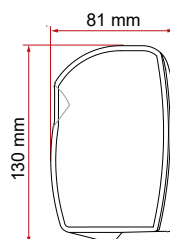

F43van

GENERAL INFORMATION

- Length: 270-310cm
- Extension: 225-250cm
- Canopy length: 257-287cm

CASE FINISHES:

- Deep Black

CANOPY FINISHES:

- Royal Grey

TECHNICAL FEATURES

- Standard bracket included, can be combined with vehicle-specific brackets
- Opening via winch with magnetic catch which is concealed in the cover, conveniently positioned due to the awning's mounting height on the van
- Awning opening with negative inclination to use the space at full height (max. 2.20m)
- LED provision in the case box, recessed front closure
- The compact shape of the awning once installed reduces the maximum height from the ground, granting access to parking spaces
- 3 guides: 2 concealed in the front and one in the case box
- Telescopic leg equipped with a reinforced joint and Secure Lock to adjust the height of the lead bar
- Optional, vehicle-specific bracket kits

ADVANTAGES

- Winch with magnetic catch
- Specially designed for campervan
- Compact shape
- Opening with negative inclination

MAGNETIC CATCH

Description	Awning length A	Canopy length B	Extension C	Shade surface	Weight	Item No.	EAN Code
F43van 270 Deep Black	270cm	257cm	225cm	6,9m ²	19,0kg	08833A01R	8004815452568
F43van 300 Deep Black	310cm	287cm	250cm	8,9m ²	21,5kg	08833B01R	8004815452575