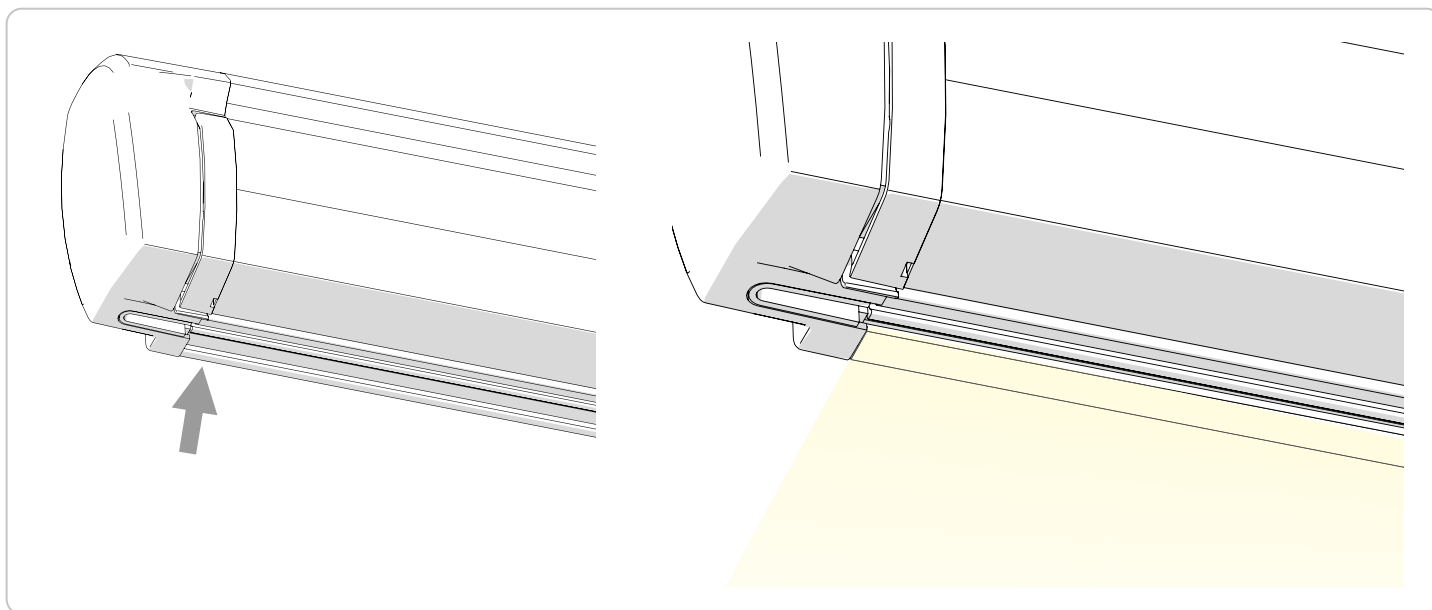

- Standard bracket included, can be combined with vehicle-specific brackets
- Opening via winch with magnetic catch which is concealed in the cover, conveniently positioned due to the awning's mounting height on the van
- Awning opening with negative inclination to use the space at full height (max. 2.20m)
- LED provision in the case box, recessed front closure
- The compact shape of the awning once installed reduces the maximum height from the ground, granting access to parking spaces
- 3 guides: 2 concealed in the front and one in the case box
- Telescopic leg equipped with a reinforced joint and Secure Lock to adjust the height of the lead bar
- Optional, vehicle-specific bracket kits

ADVANTAGES

- Winch with magnetic catch
- Specially designed for campervan
- Compact shape
- Opening with negative inclination

MAGNETIC CATCH

Description	Awning length A	Canopy length B	Extension C	Shade surface	Weight	Item No.	EAN Code
F43van 270 Deep Black	270cm	257cm	225cm	6,9m ²	19,0kg	08833A01R	8004815452568
F43van 300 Deep Black	310cm	287cm	250cm	8,9m ²	21,5kg	08833B01R	8004815452575

BRACKET INSTALLATION

The F43van awning comes standard with the corresponding brackets (in yellow).
The optional vehicle-specific brackets (in red) match the bracket in the awning.

Dedicated bracket Kit Ford Custom Lift Roof

GUIDE

LED PREDISPOSITION

-  WINCH MAGNETIC CATCH
-  PERFECT CLOSING
-  ONE WAY ROLL
-  TRIPLE GUIDE
-  SECURE LOCK