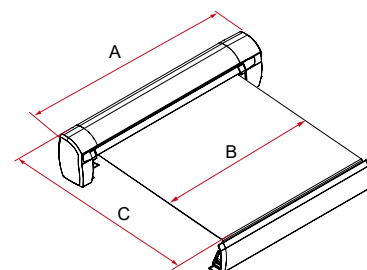

F43van

GENERAL INFORMATION

- Length: 270-310cm
- Extension: 225-250cm
- Canopy length: 257-287cm

CASE FINISHES:

- Deep Black

CANOPY FINISHES:

- Royal Grey

TECHNICAL FEATURES

- Standard bracket included, can be combined with vehicle-specific brackets
- Opening via winch with magnetic catch which is concealed in the cover, conveniently positioned due to the awning's mounting height on the van
- Awning opening with negative inclination to use the space at full height (max. 2.20m)
- LED provision in the case box, recessed front closure
- The compact shape of the awning once installed reduces the maximum height from the ground, granting access to parking spaces
- 3 guides: 2 concealed in the front and one in the case box
- Telescopic leg equipped with a reinforced joint and Secure Lock to adjust the height of the lead bar
- Optional, vehicle-specific bracket kits

ADVANTAGES

- Winch with magnetic catch
- Specially designed for campervan
- Compact shape
- Opening with negative inclination

MAGNETIC CATCH

Description	Awning length A	Canopy length B	Extension C	Shade surface	Weight	Item No.	EAN Code
F43van 270 Deep Black	270cm	257cm	225cm	6,9m ²	19,0kg	08833A01R	8004815452568
F43van 300 Deep Black	310cm	287cm	250cm	8,9m ²	21,5kg	08833B01R	8004815452575